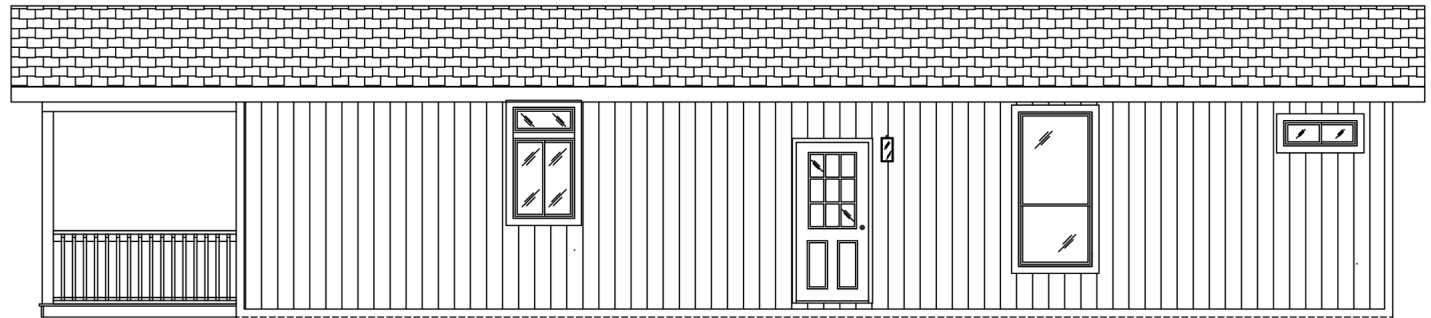

**THE COLUMBIA RIVER
SERIES**

**The Columbia River
2017**

27' x 48'

DIMENSIONS

1,280 sf

LIVING SPACE

3

BEDROOMS

2

BATHROOMS

OVERVIEW

48' Double Wide with
Porch Option

Heritage Home Center

(425) 353-5464

or **Request Firm Quote**

EMAIL US

02 FRONT ELEVATION

FRONT SIDEWALL W/ OPT. PORCH

REAR SIDEWALL W/ OPT. PORCH

FRONT ENDWALL (W/OPT 8'-0" PORCH)