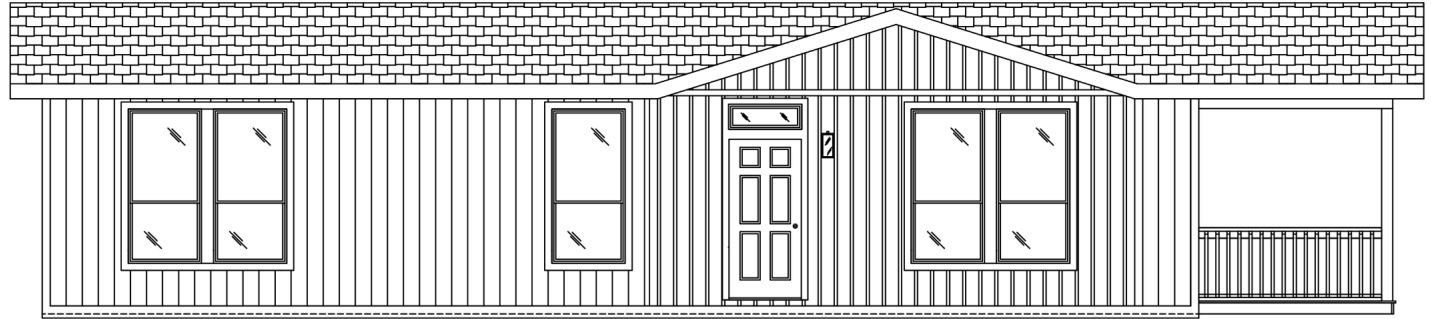

**THE COLUMBIA RIVER
SERIES**

**The Columbia River
2017**

27' x 48'

DIMENSIONS

1,280 sf

LIVING SPACE

3

BEDROOMS

2

BATHROOMS

OVERVIEW

48' Double Wide with
Porch Option

Heritage Home Center

(425) 353-5464

or **Request Firm Quote**

EMAIL US

02 FRONT ELEVATION

FRONT SIDEWALL W/ OPT. PORCH

REAR SIDEWALL W/ OPT. PORCH

FRONT ENDWALL (W/OPT 8'-0" PORCH)